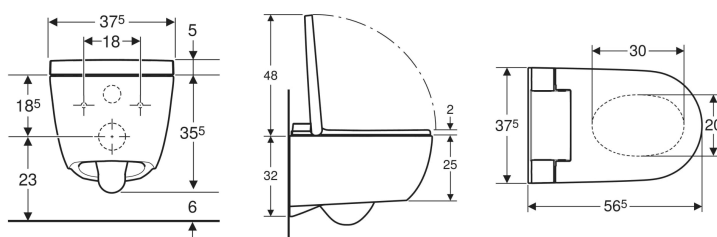

Geberit AquaClean Alba WC complete solution, wall-hung WC

Example image

Application purposes

- For convenient toilet use
- For gently cleaning the anal area with water

Characteristics

- Water heating by storage water heater
- Anal shower with WhirlSpray shower technology
- Spray intensity can be set to five different levels
- Shower water temperature can be adjusted via Geberit Home App
- Spray arm can be set to five different positions via Geberit Home App
- Adjustable oscillating spray (automatic forward and reverse motion of the spray arm)
- Automatic pre- and postrinsing of the spray nozzle with fresh water
- Descaling programme
- Rimless WC ceramic appliance featuring TurboFlush flush technology
- Washdown WC
- User detection
- WC seat ring and WC lid with soft-closing mechanism
- WC lid with SoftOpening
- Functions can be controlled remotely
- Compatible with Geberit Home App
- Water supply connection on the left, hidden behind the WC ceramic

- Mains connection with flexible three-core sheathed cable, on the right side, hidden behind the WC ceramic
- External water supply connection on the left possible with accessories
- External mains connection with power outlet on the right possible
- Approval in accordance with (DIN) EN 1717 / (DIN) EN 13077

Technical data

Protection degree	IPX4
Nominal voltage	230 V AC
Mains frequency	50 Hz
Power consumption standby max.	0.5 W
Flow pressure	0.5–10 bar
Operating temperature	5–40 °C
Water temperature, adjustment range	34–40 °C
Calculated flow rate	0.02 l/s
Minimum flow pressure for calculated flow rate	0.5 bar
Spray time	20 s
Load WC seat max.	150 kg

To order additionally

- Geberit straight connector with sleeve and cover caps

Art. no.	Colour / surface	B	H	T	Protection class	Power consumption
146.350.01.1	WC ceramic appliance: white / KeraTect Design cover: white	37.5 cm	40.5 cm	56.5 cm	I	850 W New